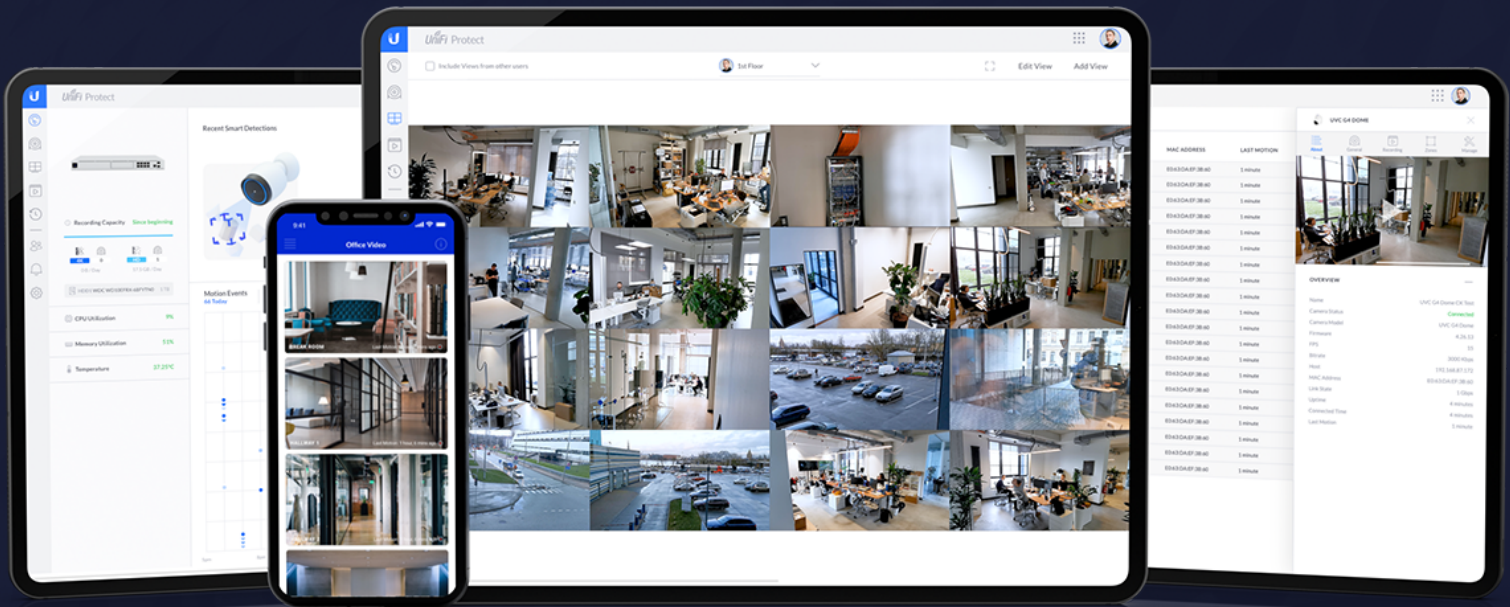

# UniFi Protect Network Video Recorder

The UniFi® NVR is an enterprise network video recorder that integrates an NVR, the UniFi Protect software, and a 4-drive bay. The UNVR unifies enterprise-class data protection and scalable storage with simple plug and play integration using the intuitive UniFi Protect software. From a desktop computer or mobile device, you can access your surveillance recordings from virtually anywhere using the intuitive graphical user interface. The mobile app is available for iOS and Android-based devices. The drive bays are easily accessed from the front panel, so hard drive mounting and maintenance are simple. Using four 8 TB drives in a RAID 5 configuration, the UNVR can provide up to 30 days of 4k video storage for 15 cameras or Full HD video storage for 50 cameras.